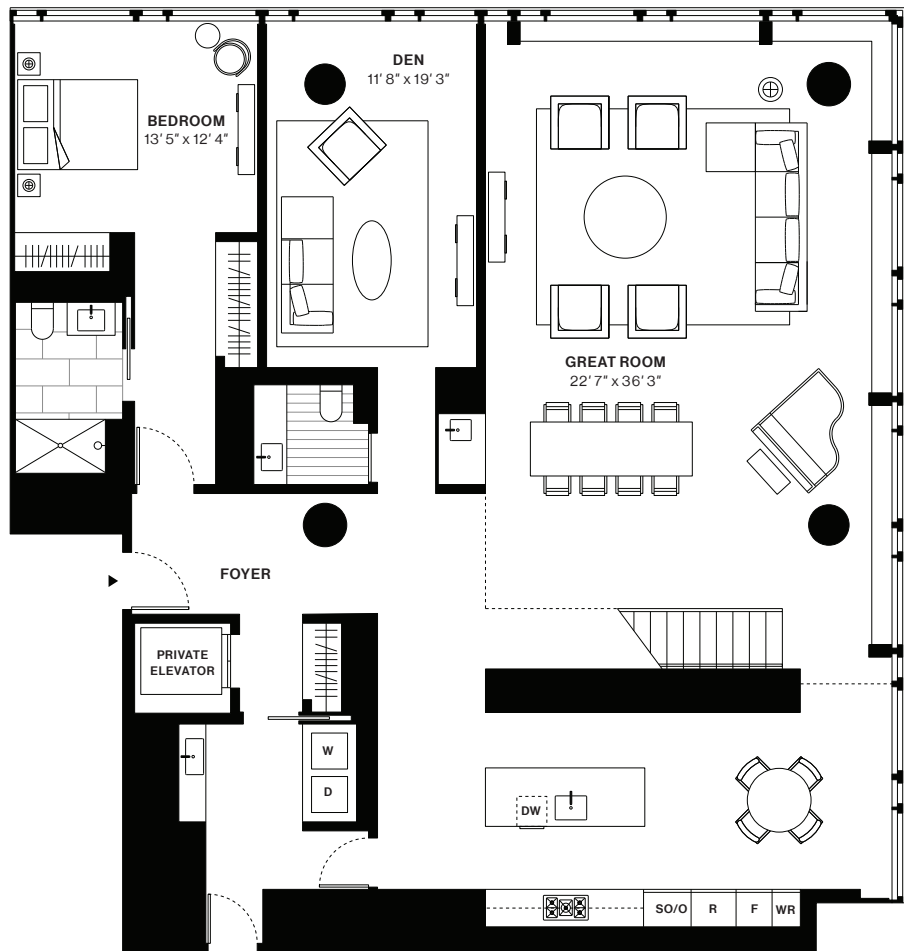

685 FIRST AVENUE

Solow Building Company
Richard Meier & Partners Architects

Upper Level

Residence K Duplex Floors 40 & 41

4 Bedrooms
4.5 Bathrooms

Interior
3,831 sq.ft 356 sq.m

212 685 7200 685FirstAve.nyc
Sales Gallery: 300 East 42nd St New York, NY 10017
Exclusive Marketing and Sales by Citi Habitats New Developments

685 FIRST AVENUE

Solow Building Company
Richard Meier & Partners Architects

Lower Level

Residence K Duplex Floors 40 & 41

4 Bedrooms
4.5 Bathrooms

Interior
3,831 sq.ft 356 sq.m

212 685 7200 685FirstAve.nyc
Sales Gallery: 300 East 42nd St New York, NY 10017
Exclusive Marketing and Sales by Citi Habitats New Developments