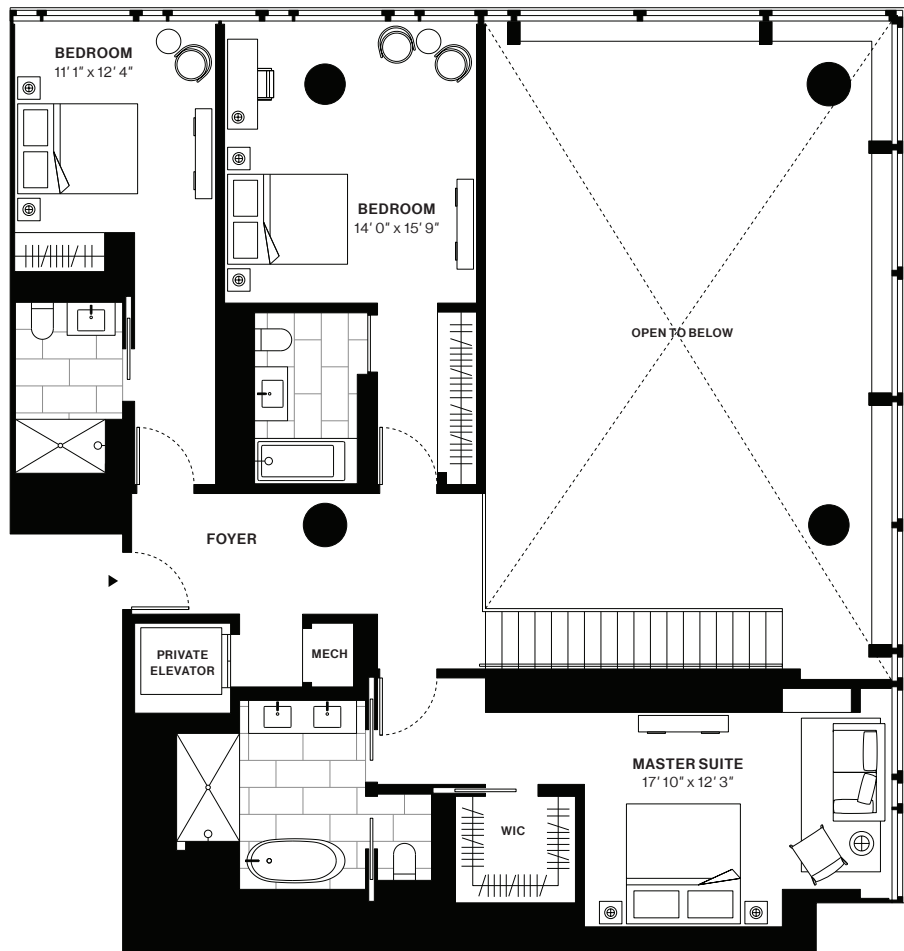

685 FIRST AVENUE

Solow Building Company
Richard Meier & Partners Architects

Upper Level

Residence K Duplex Floors 40 & 41

4 Bedrooms
4.5 Bathrooms

Interior
3,831 sq.ft 356 sq.m

212 685 7200 685FirstAve.nyc
Sales Gallery: 300 East 42nd St New York, NY 10017
Exclusive Marketing and Sales by Citi Habitats New Developments

685 FIRST AVENUE

Solow Building Company
Richard Meier & Partners Architects

Lower Level

Residence K Duplex Floors 40 & 41

4 Bedrooms
4.5 Bathrooms

Interior
3,831 sq.ft 356 sq.m

212 685 7200 685FirstAve.nyc
Sales Gallery: 300 East 42nd St New York, NY 10017
Exclusive Marketing and Sales by Citi Habitats New Developments