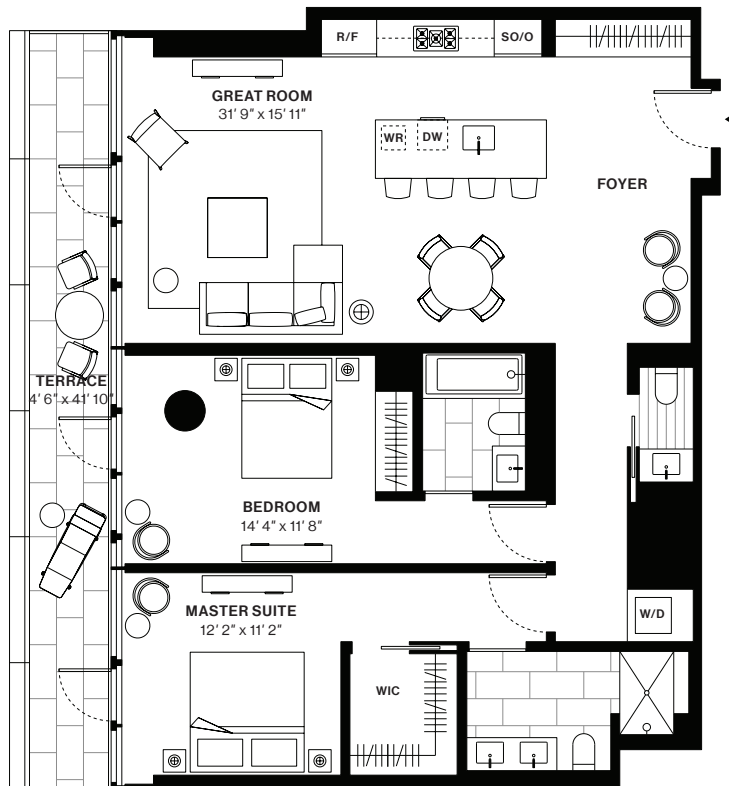

## Residence G

Floor 40

2 Bedrooms  
2.5 Bathrooms

Interior  
1,392 sq.ft 129 sq.m

Exterior  
188 sq.ft 18 sq.m

212 685 7200 685FirstAve.nyc  
Sales Gallery: 300 East 42nd St New York, NY 10017  
Exclusive Marketing and Sales by Citi Habitats New Developments