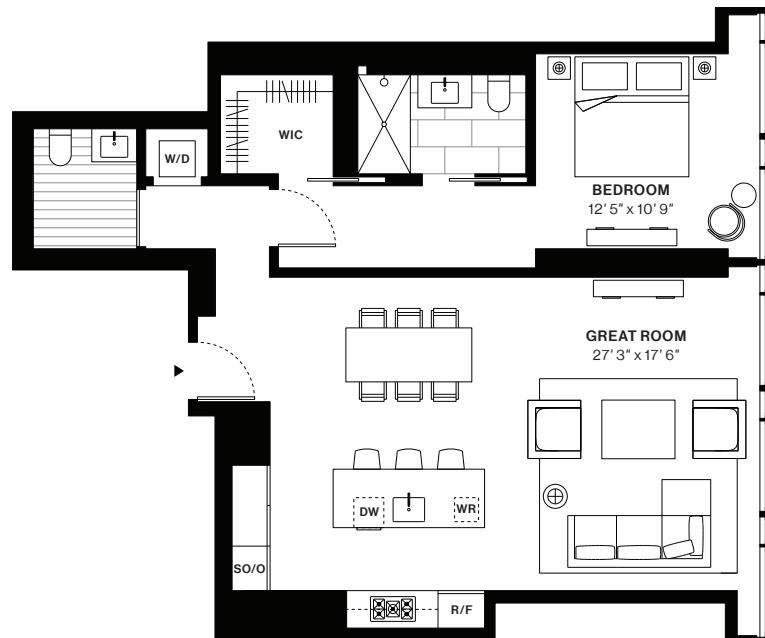

## Residence L

Floors 31 - 39

1 Bedroom  
1.5 Bathrooms

Interior  
1,042 sq.ft 97 sq.m

212 685 7200 685FirstAve.nyc  
Sales Gallery: 300 East 42nd St New York, NY 10017  
Exclusive Marketing and Sales by Citi Habitats New Developments