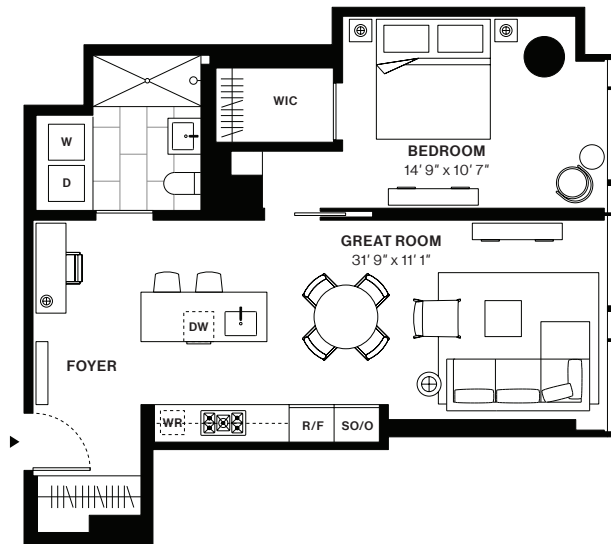

685 FIRST AVENUE

Solow Building Company
Richard Meier & Partners Architects

Residence A

Floors 31 - 39

1 Bedroom
1 Bathroom

Interior
779 sq.ft 72 sq.m

212 685 7200 685FirstAve.nyc
Sales Gallery: 300 East 42nd St New York, NY 10017
Exclusive Marketing and Sales by Citi Habitats New Developments