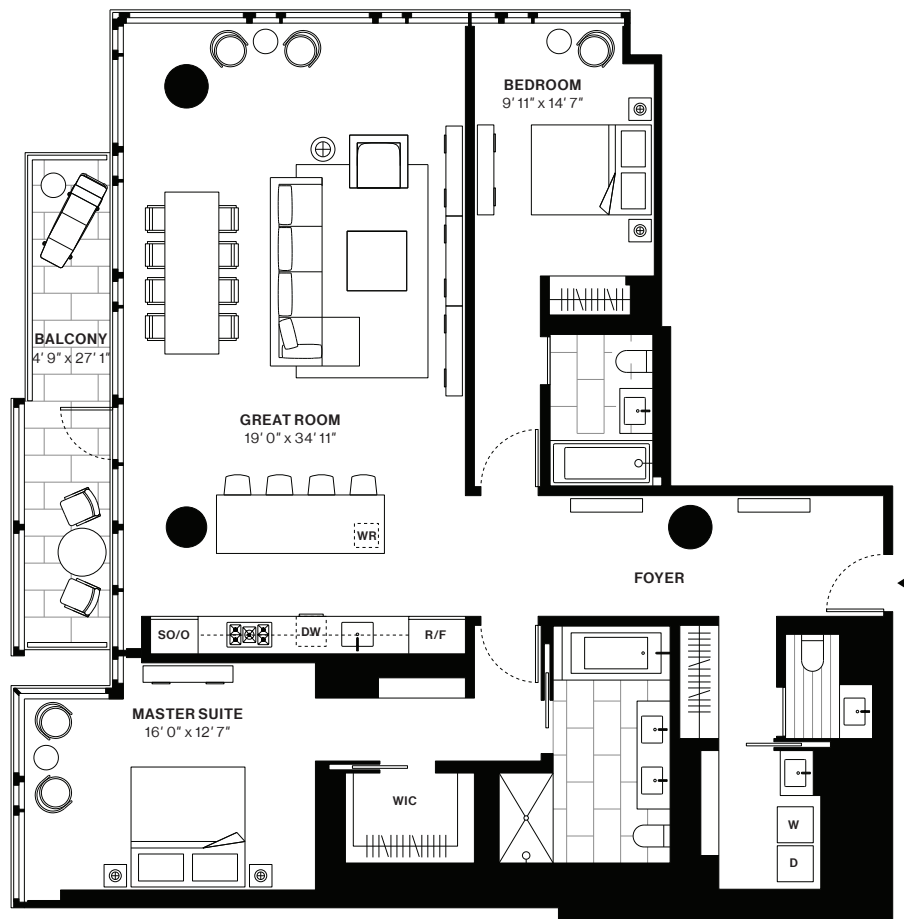

## Residence H

Floors 30, 32, 34, 36 - 39

2 Bedrooms  
2.5 Bathrooms

Interior  
1,818 sq.ft 169 sq.m

Exterior  
127 sq.ft 12 sq.m

212 685 7200 685FirstAve.nyc  
Sales Gallery: 300 East 42nd St New York, NY 10017  
Exclusive Marketing and Sales by Citi Habitats New Developments