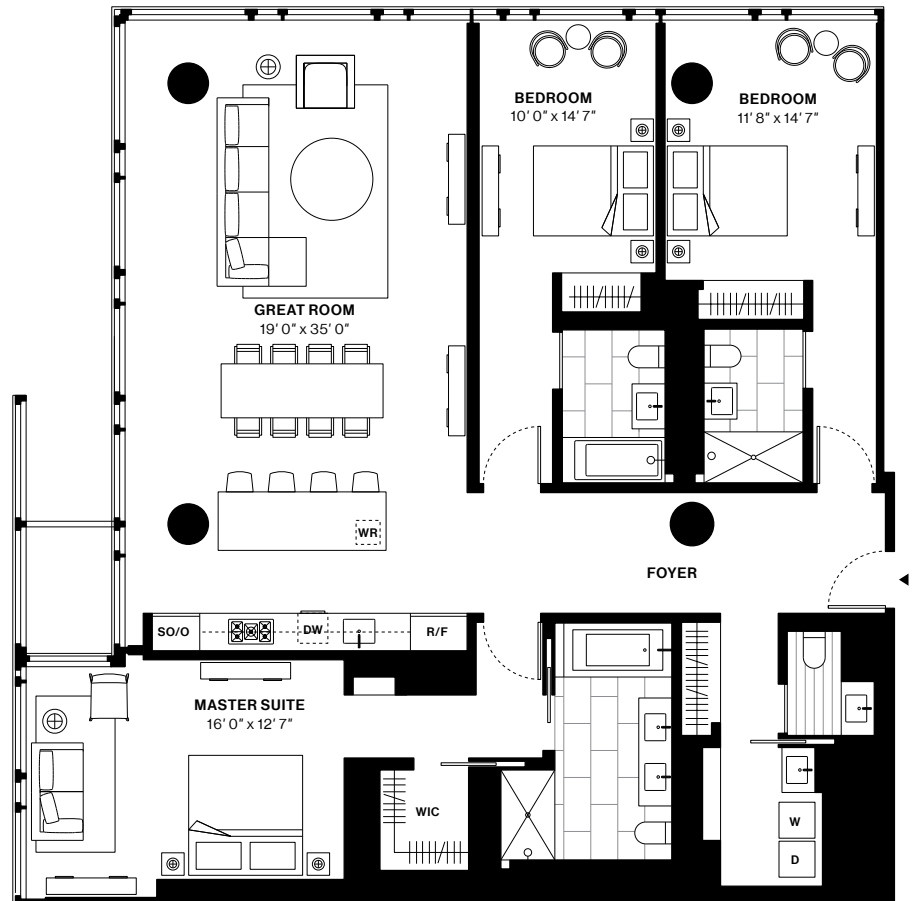

685 FIRST AVENUE

Solow Building Company

Residence H

Floor 42

3 Bedrooms
3.5 Bathrooms

Interior
2,164 sq.ft 201 sq.m

212 685 7200 685FirstAve.nyc
Sales Gallery: 300 East 42nd St New York, NY 10017
Exclusive Marketing and Sales by Citi Habitats New Developments