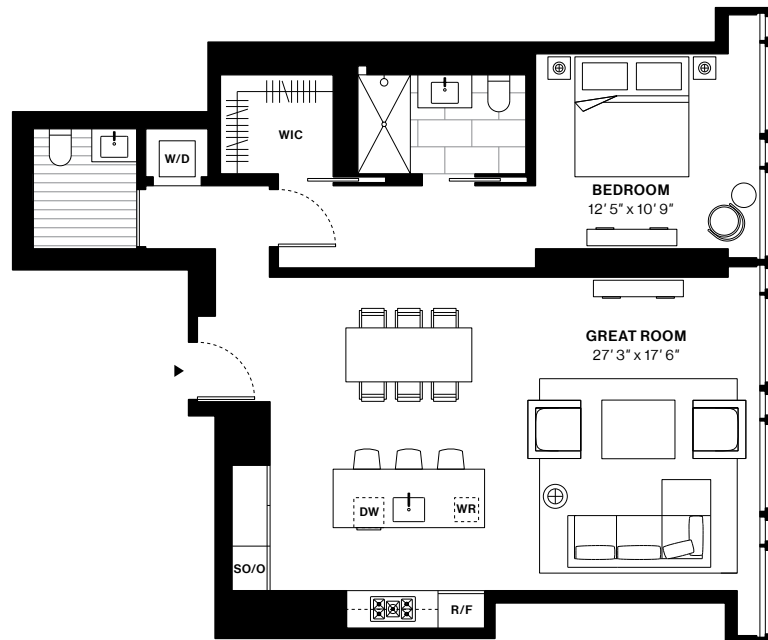

## Residence L

Floors 31 - 39

1 Bedroom

1.5 Bathrooms

Interior

1,042 sq.ft 97 sq.m

212 685 7200 685FirstAve.nyc  
Sales Gallery: 300 East 42nd St New York, NY 10017  
Exclusive Marketing and Sales by Citi Habitats New Developments