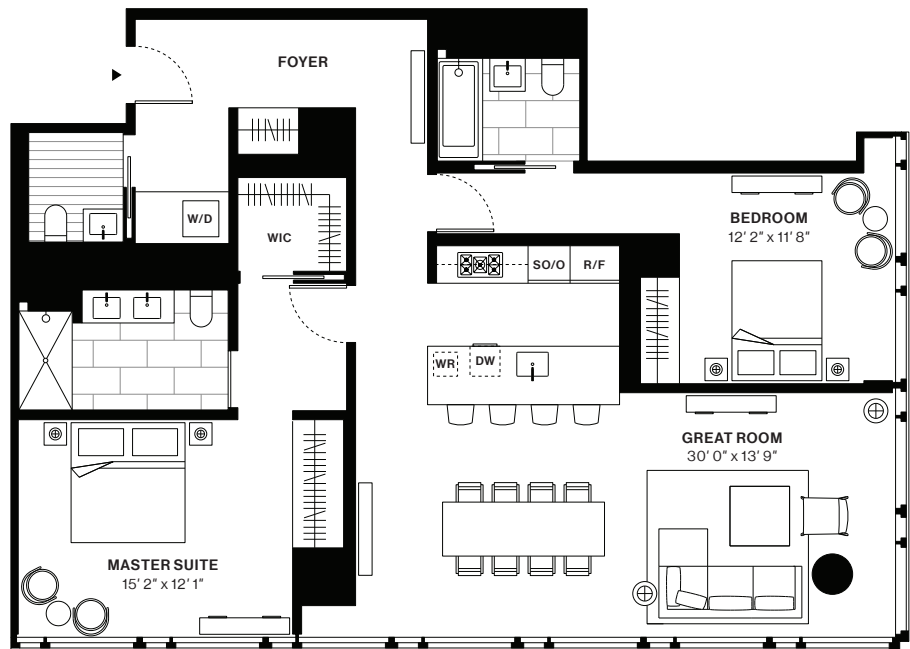

685 FIRST AVENUE

Solow Building Company
Richard Meier & Partners Architects

Residence D

Floors 31 - 39

2 Bedrooms
2.5 Bathrooms

Interior
1,564 sq.ft 145 sq.m

212 685 7200 685FirstAve.nyc
Sales Gallery: 300 East 42nd St New York, NY 10017
Exclusive Marketing and Sales by Citi Habitats New Developments