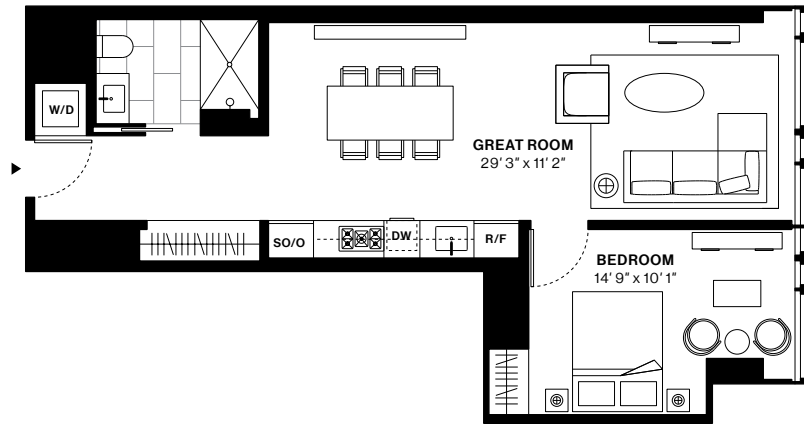

## Residence C

Floor 31 - 39

1 Bedroom  
1 Bathroom

Interior  
760 sq.ft 71 sq.m

212 685 7200 685FirstAve.nyc  
Sales Gallery: 300 East 42nd St New York, NY 10017  
Exclusive Marketing and Sales by Citi Habitats New Developments