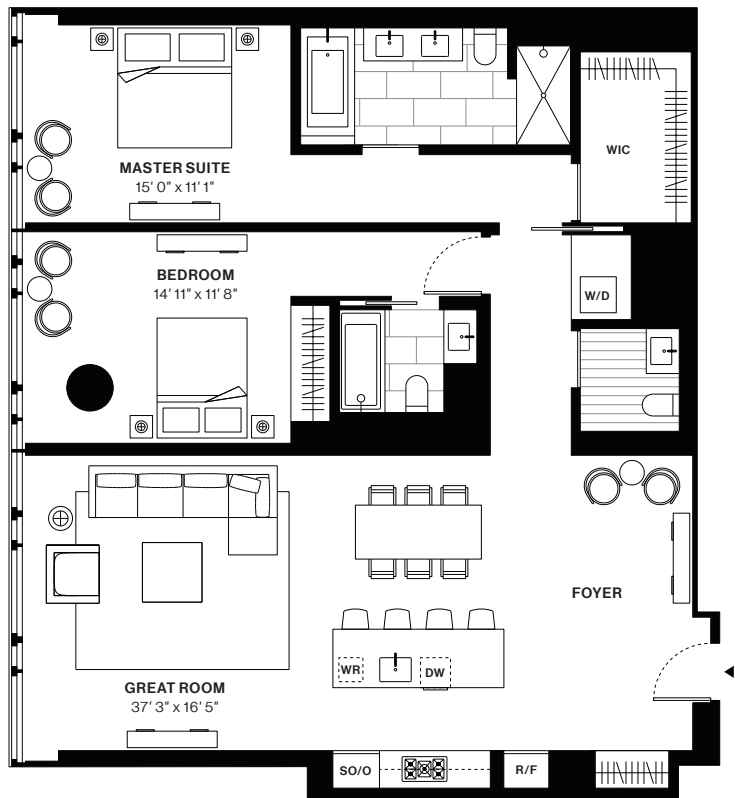

## Residence F

Floors 30 - 39

2 Bedrooms  
2.5 Bathrooms

Interior  
1,640 sq.ft 152 sq.m

212 685 7200 685FirstAve.nyc  
Sales Gallery: 300 East 42nd St New York, NY 10017  
Exclusive Marketing and Sales by Citi Habitats New Developments