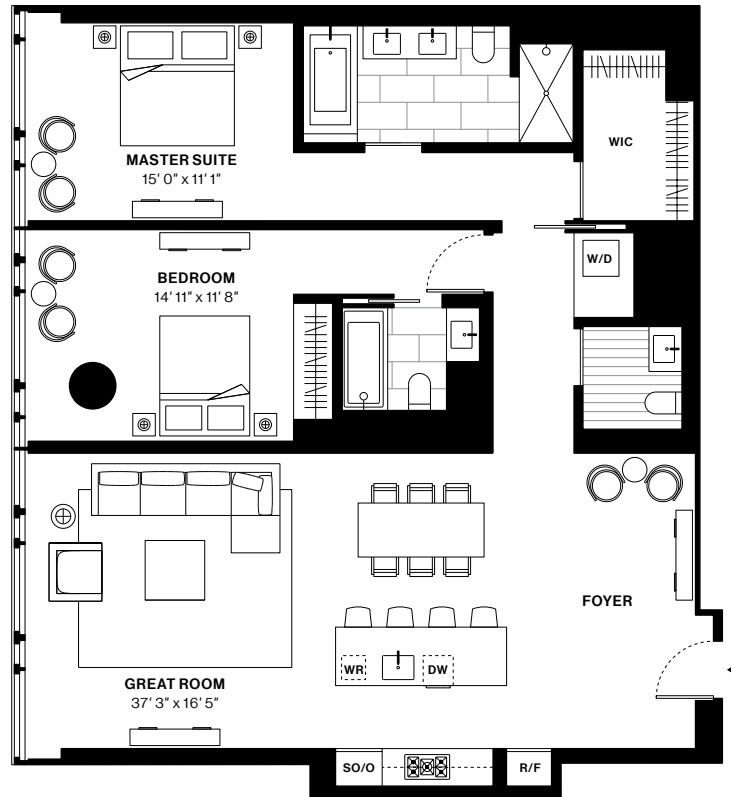

685 FIRST AVENUE

Solow Building Company

Residence F

Floors 28 & 29

2 Bedrooms
2.5 Bathrooms

Interior
1,622 sq.ft 151 sq.m

212 685 7200 685FirstAve.nyc
Sales Gallery: 300 East 42nd St New York, NY 10017
Exclusive Marketing and Sales by Citi Habitats New Developments